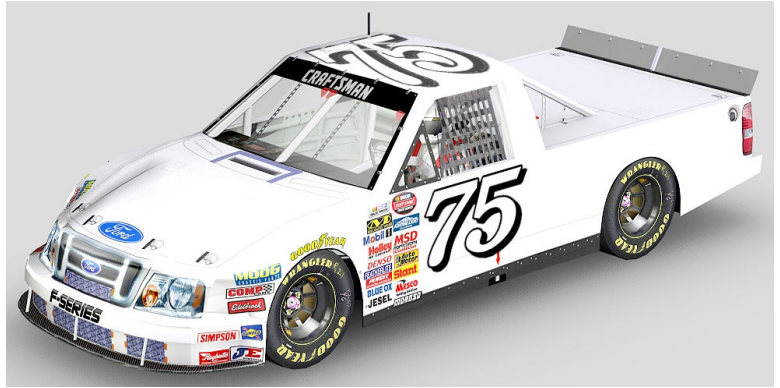

Herd Racing Sponsorship Rates

Camping World Truck Series — 25 race season

* - includes signage on team hauler and uniforms, includes track access for each race sponsored and show car and driver appearance possibilities.

	1 Race	5 Races	10 Races	15 Races	25 Races (Full)
Sponsor Location (A): Hood (1 sponsorship available)	\$50,000*	\$250,000*	\$500,000*	\$750,000*	\$1,250,000*
Sponsor Location (B): Series Contingency	N/A	N/A	N/A	N/A	N/A
Sponsor Location (C): Series Contingency	N/A	N/A	N/A	N/A	N/A
Sponsor Location (D): Side B Posts (5 sponsorships available)	\$500	\$2,500	\$5,000	\$7,500	\$12,500*
Sponsor Location (E): Lower Front Quarter Panels (4 sponsorships available)	\$2,000	\$10,000	\$20,000*	\$30,000*	\$50,000*
Sponsor Location (F): Upper Main Quarter Panels (1 sponsorship available)	\$25,000*	\$125,000*	\$250,000*	\$375,000*	\$625,000*
Sponsor Location (G): Rear Bed Cover (1 sponsorship available)	\$5,000	\$25,000*	\$50,000*	\$75,000*	\$125,000*
Sponsor Location (H): Lower Rear Quarter Panels (4 sponsorships available)	\$2,000	\$10,000	\$20,000*	\$30,000*	\$50,000*
Sponsor Location (I): Rear TV Panel (Tailgate) (1 sponsorship available)	\$5,000	\$25,000*	\$50,000*	\$75,000*	\$125,000*
All Sponsor Locations: Custom Full-Truck Paint Scheme (1 sponsorship available)	\$100,000*	\$500,000*	\$1,000,000*	\$1,500,000*	\$2,500,000*